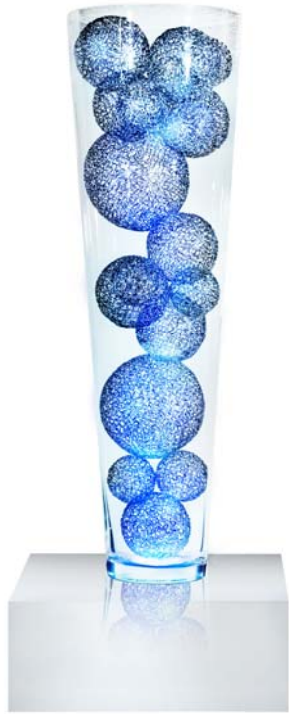

Birdcage with Candle

A decorative bronze bird cage with internal candle creates a pretty glow.

Hurricane Candle

A tall glass cylinder holds an extra long candle in this classic look.

French Frill with Candle

An ornate white candlestick in two sizes. Use alone, or in pairs at the Classic price.

Martini Mirrorball

Relive the retro groove with this fun, disco inspired piece.

Lakota

Wrought iron, desert colours and warm candlelight come together in this rustic hourglass piece.

# Classic - \$6.00<sub>pp</sub>

Measurement in MM

Mesh Bubbles (Tall)

A tall tapered vase filled with wire baubles is set on a lightbox and illuminated in vivid colour.

Also available in fishbowls; pair the two to create height variation.

French Frill with Candle

A pair of ornate white candlesticks for a classic look.

Also available in singles at the Easy price.

The Ellipse

A single, enigmatic, masculine chrome sculpture is offset with tealights.